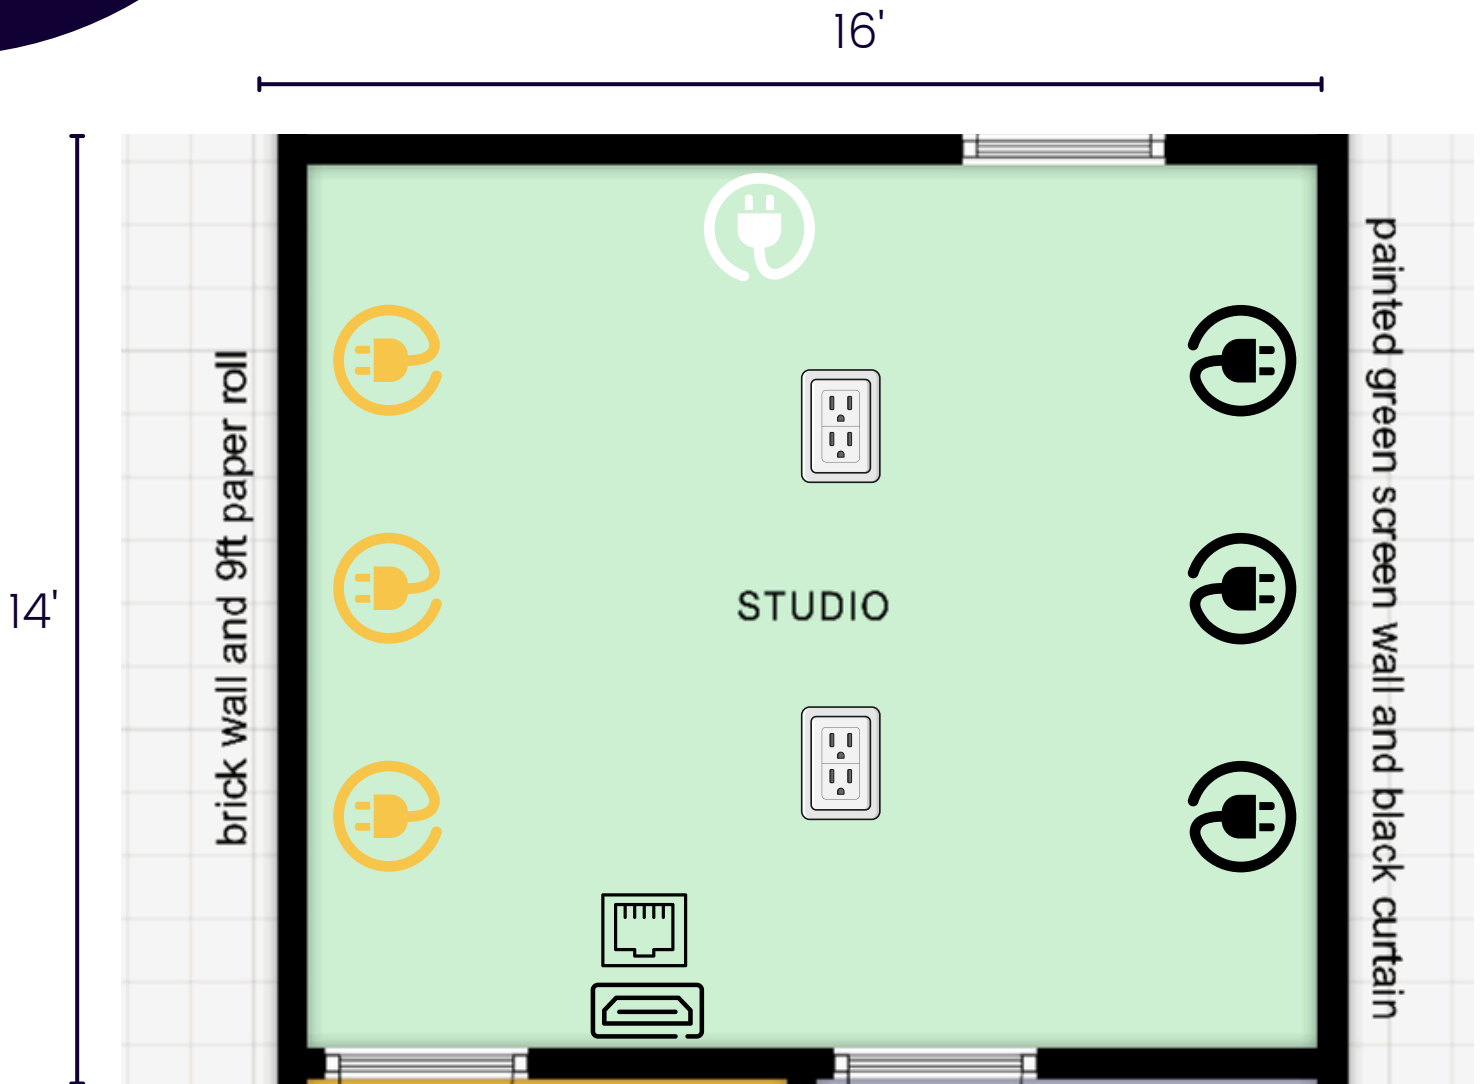

the STUDIO

KEY

- 15A outlet
- 15A dedicated outlet
- 15A outlet in ceiling
- 20A outlet (double)
- HDMI port (double)
- ethernet port

215-853-3873
www.angelawolfvideo.com