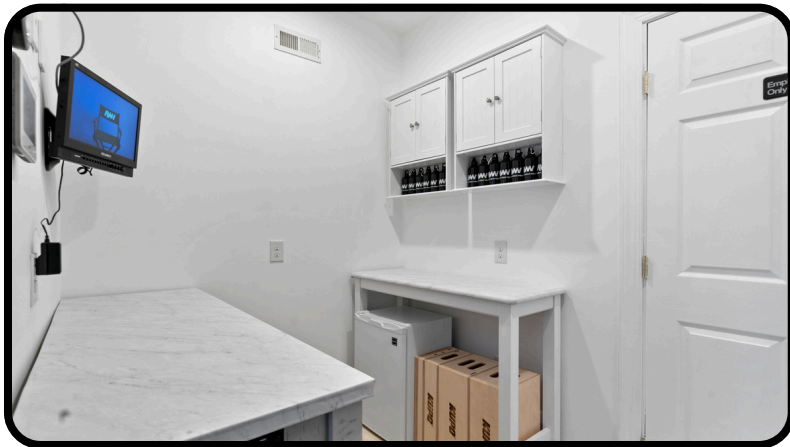

- 14ft wide chroma key painted green screen
- Black curtain backdrop for blackbox set

- 16ft x 14ft
- Insulated walls for soundproofing
- Carpet and felt walls to minimize reverb
- No windows for total light control
- Customizable Philips Hue "house lights"
- 12 outlets, including 2 in the ceiling

- Two HDMI output ports that come directly from the studio space to avoid running cables
- Wall-mounted broadcast monitor
- Ethernet Port with Verizon Fios

- Two work tables perfect to set up computers or gear
- Hightop chairs that tuck under the counter for maximum space
- Mini-fridge for drinks or snacks