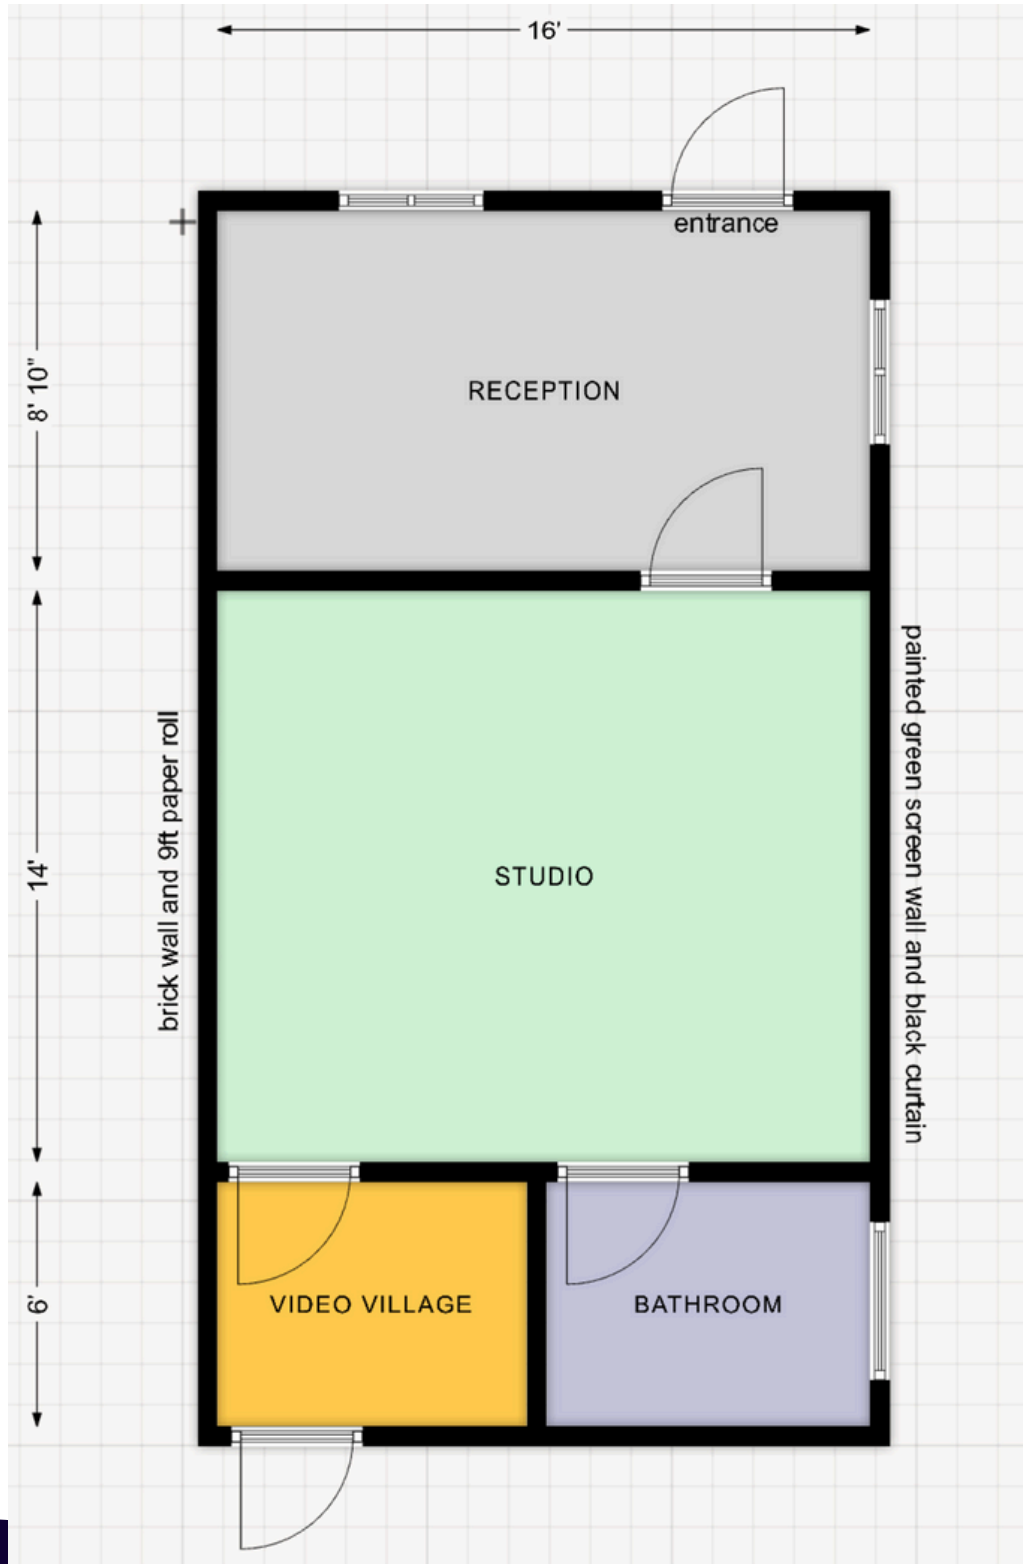

space rental includes:

- studio space
- video village room
- seating in the reception area
- customizable Philips Hue house lights in the studio
- central heating/cooling
- high-speed Fios internet with wifi and ethernet ports

215-853-3873

www.angelawolfvideo.com

the BUILDING

215-853-3873

www.angelawolfvideo.com

the STUDIO

- Foam-brick wrap-around wall: 14ft wide on one side, and 7.5ft wide on the other
- 107" paper roll mount on wall for seamless backdrops

- 14ft wide chroma key painted green screen
- Black curtain backdrop for blackbox set

- 16ft x 14ft
- Insulated walls for soundproofing
- Carpet and felt walls to minimize reverb
- No windows for total light control
- Customizable Philips Hue "house lights"
- 12 outlets, including 2 in the ceiling

- Two HDMI output ports that come directly from the studio space to avoid running cables
- Wall-mounted broadcast monitor
- Ethernet Port with Verizon Fios

- Two work tables perfect to set up computers or gear
- Hightop chairs that tuck under the counter for maximum space
- Mini-fridge for drinks or snacks