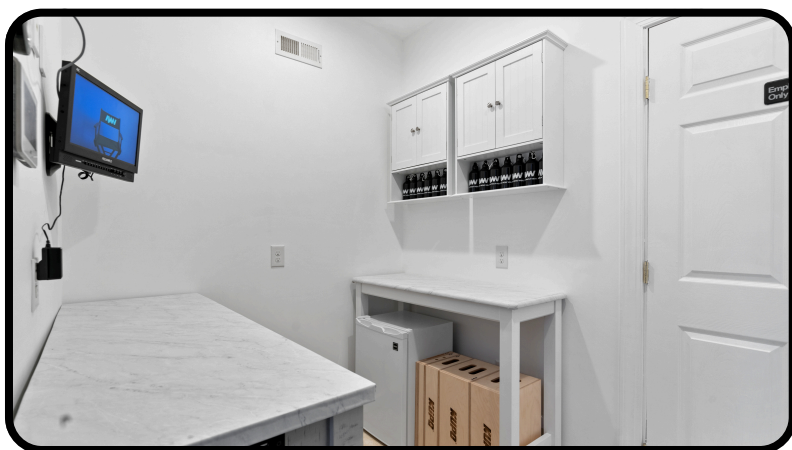

- 14ft wide chroma key painted green screen
- Black curtain backdrop for blackbox set

- 16ft x 14ft
- Insulated walls for soundproofing
- Carpet and felt walls to minimize reverb
- No windows for total light control
- Customizable Philips Hue "house lights"
- 12 outlets, including 2 in the ceiling

the STUDIO

KEY

-  - 15A outlet
-  - 15A dedicated outlet
-  - 15A outlet in ceiling
-  - 20A outlet (double)
-  - HDMI port (double)
-  - ethernet port

the VIDEO VILLAGE

- Two HDMI output ports that come directly from the studio space to avoid running cables
- Wall-mounted broadcast monitor
- Ethernet Port with Verizon Fios

- Two work tables perfect to set up computers or gear
- Hightop chairs that tuck under the counter for maximum space
- Mini-fridge for drinks or snacks

215-853-3873

www.angelawolfvideo.com

2024 RATES

The Studio is available for hourly or full Day rentals. All rentals require a deposit and COI with Angela Wolf Video listed as an additionally insured.