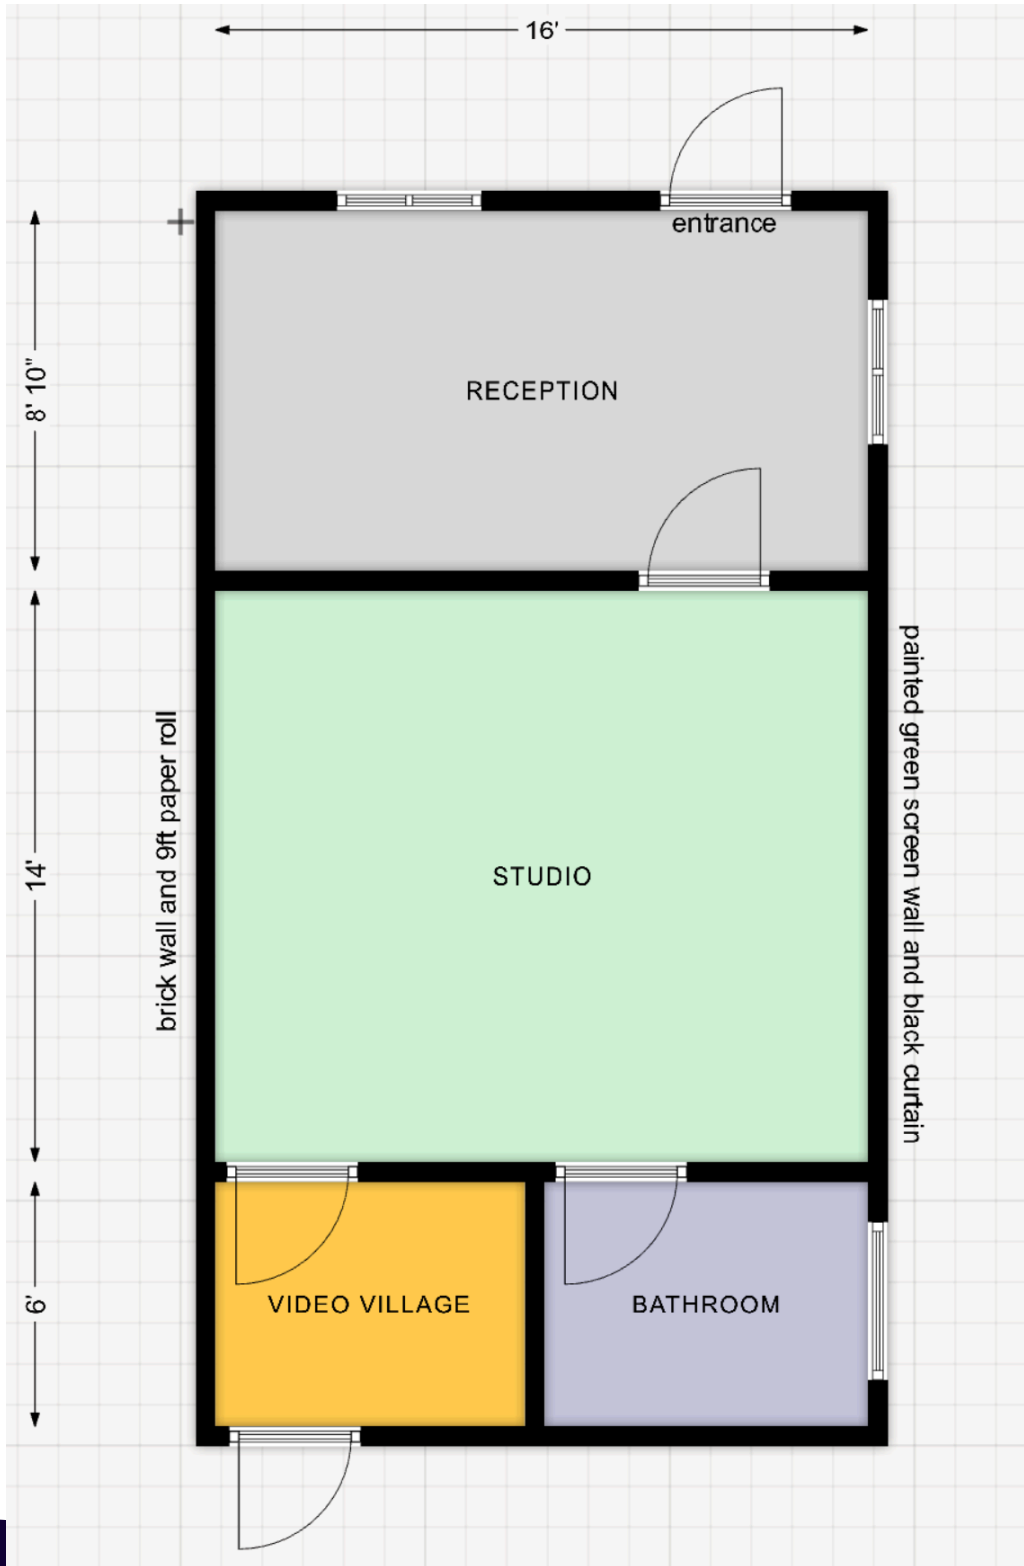

215-853-3873

www.angelawolfvideo.com

the BUILDING

Located on South 7th St. commercial corridor, the AWW studio is a versatile video space. Loading is made easy with no steps. First enter through our reception area. An AWW member will be onsite at all times to answer any questions. On the other side of the double-insulated wall is the studio space. Past the studio is a large bathroom with a makeup vanity. Lastly, we have a Video Village Room. With two HDMI ports that link directly into the studio space, the Video Village Room is the perfect set up for remote monitoring.

space rental includes:

- studio space
- video village room
- seating in the reception area
- customizable Philips Hue house lights in the studio
- central heating/cooling
- high-speed Fios internet with wifi and ethernet ports

215-853-3873
www.angelawolfvideo.com

the BUILDING

215-853-3873

www.angelawolfvideo.com

the STUDIO

- Foam-brick wrap-around wall: 14ft wide on one side, and 7.5ft wide on the other
- 107" paper roll mount on wall for seamless backdrops

- 14ft wide chroma key painted green screen
- Black curtain backdrop for blackbox set

- 16ft x 14ft
- Insulated walls for soundproofing
- Carpet and felt walls to minimize reverb
- No windows for total light control
- Customizable Philips Hue "house lights"
- 12 outlets, including 2 in the ceiling