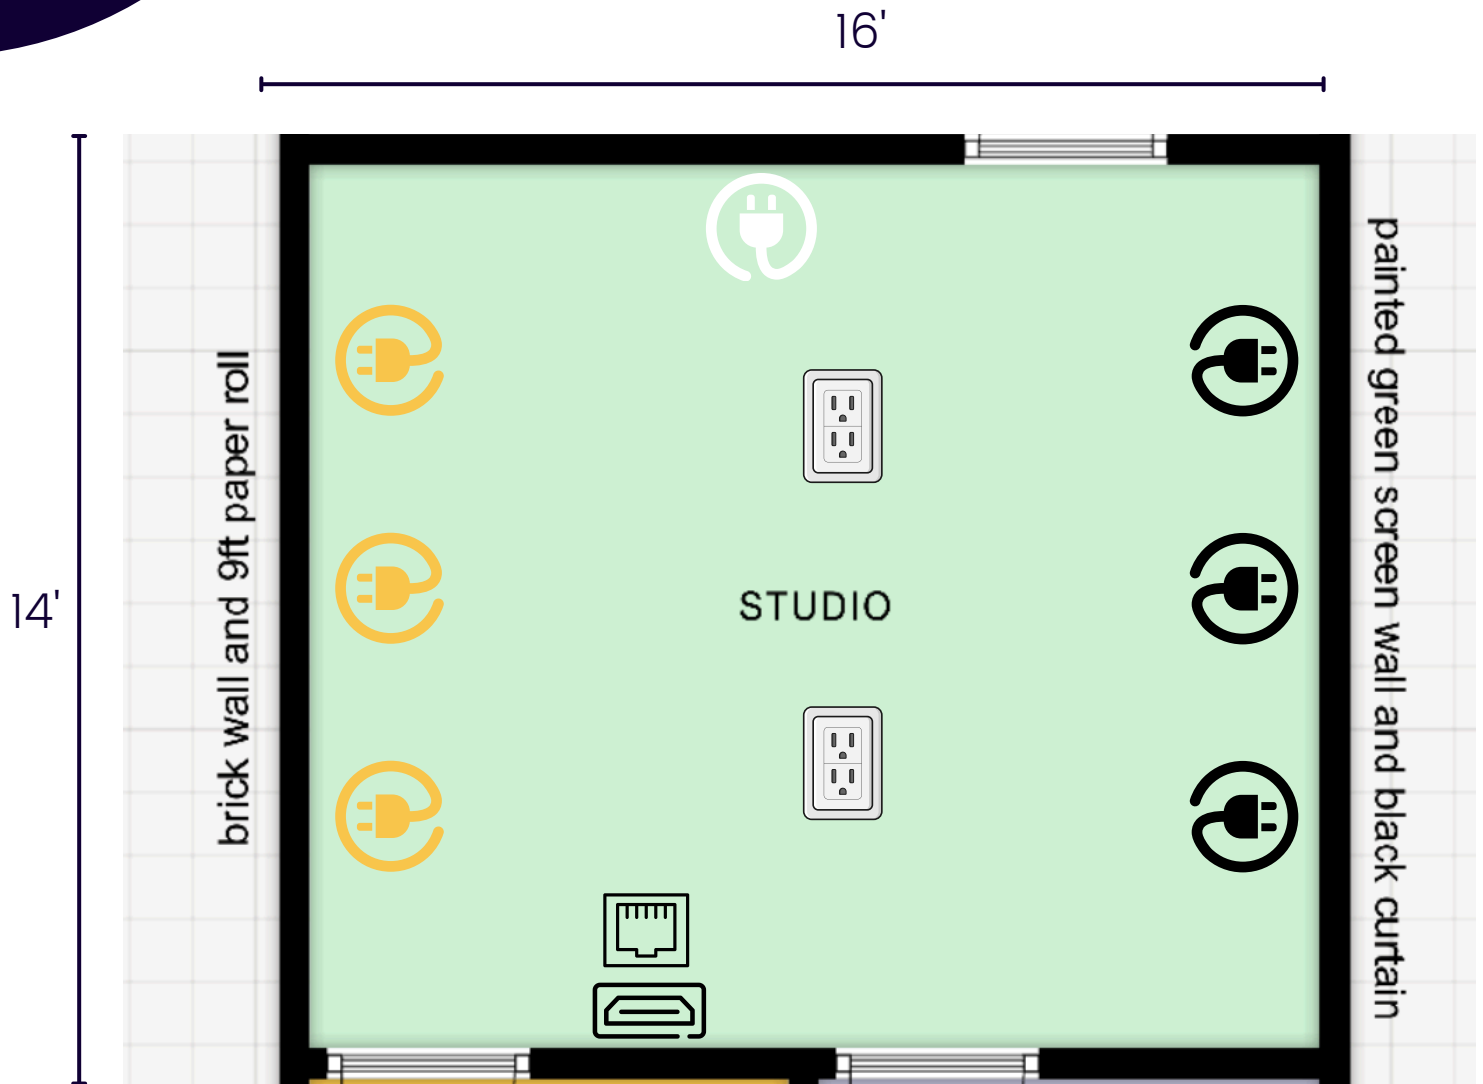

the STUDIO

KEY

- 15A outlet
- 15A dedicated outlet
- 15A outlet in ceiling
- 20A outlet (double)
- HDMI port (double)
- ethernet port